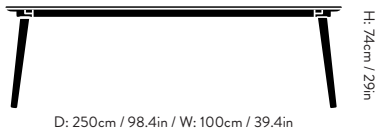

In Between ^{SK6} Sami Kallio 2015

Product category
Dining table

Environment
Indoor

Material
Oak and oak veneer.

Production process
The table top is made from MDF with oak veneer. Legs are made from solid wood and wood blocks are used to attach the legs to the table top to achieve a stable table.

Dimensions
H: 73cm/28.7in, D: 100cm/39.4in, L: 250cm/98.4in

Package dimensions
Table top: 10cm/3.9in, 110cm/43.3in, 265cm/104.3in

Legs: 20cm/7.8in, 78cm/30.7in, 97cm/38.2in

Colli quantity
1 pc

Weight
Product: 55 kg.

Table top incl. packaging: 67.7 kg
Legs incl. packaging: 13.25 kg

Gliders
Adjustable plastic gliders installed as standard.

Colours
Clear lacquered oak, Smoked lacquered oak, Black lacquered oak (RAL 9005)
Also available with laminate, nano laminate and linoleum table top as MTO.

Strength, Durability and Safety Testing
The table is tested for strength, durability and safety according to EN 15373 Level 2 – General contract use.

→ **Stock items**
Clear lacquered oak, Smoked lacquered oak, Black lacquered oak.